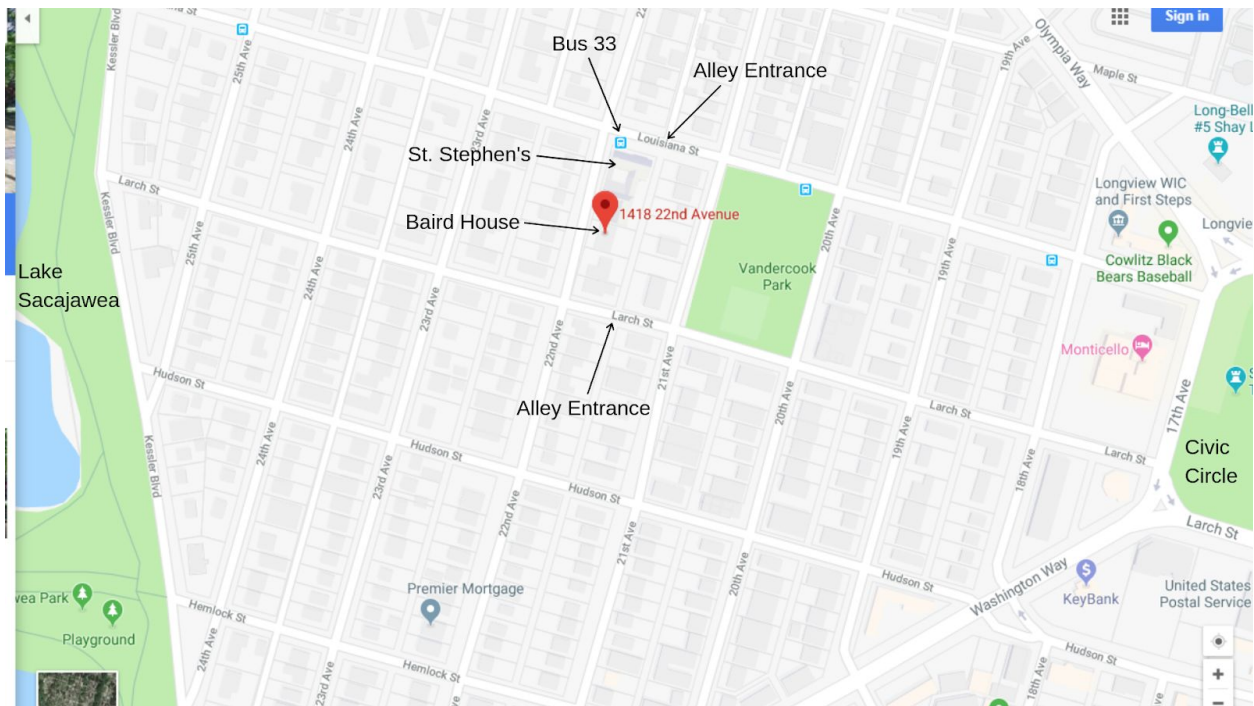

WINTER'S NIGHT @ BAIRD HOUSE

*For Youth (17 & Under) & Parents with Minor Children
On Nights Temp Drops Below 32**

The Baird House
1418 22nd Ave
Next to St. Stephen's
Enter Through Alley
Doors Open W, Sa, Su @ 6pm

St. Stephen's Parish
1428 22nd Ave
**Doors Open M,T,Th,F
@ 6pm for Food, Fun
& Homework Time**

DOORS OPEN @ 6:00PM (DINNER AVAILABLE)

CHECK-IN CLOSES @ MIDNIGHT

WINTER'S NIGHT ENDS @ 7:30AM (AFTER BREAKFAST)

A City of Longview Permitted Severe Weather Shelter